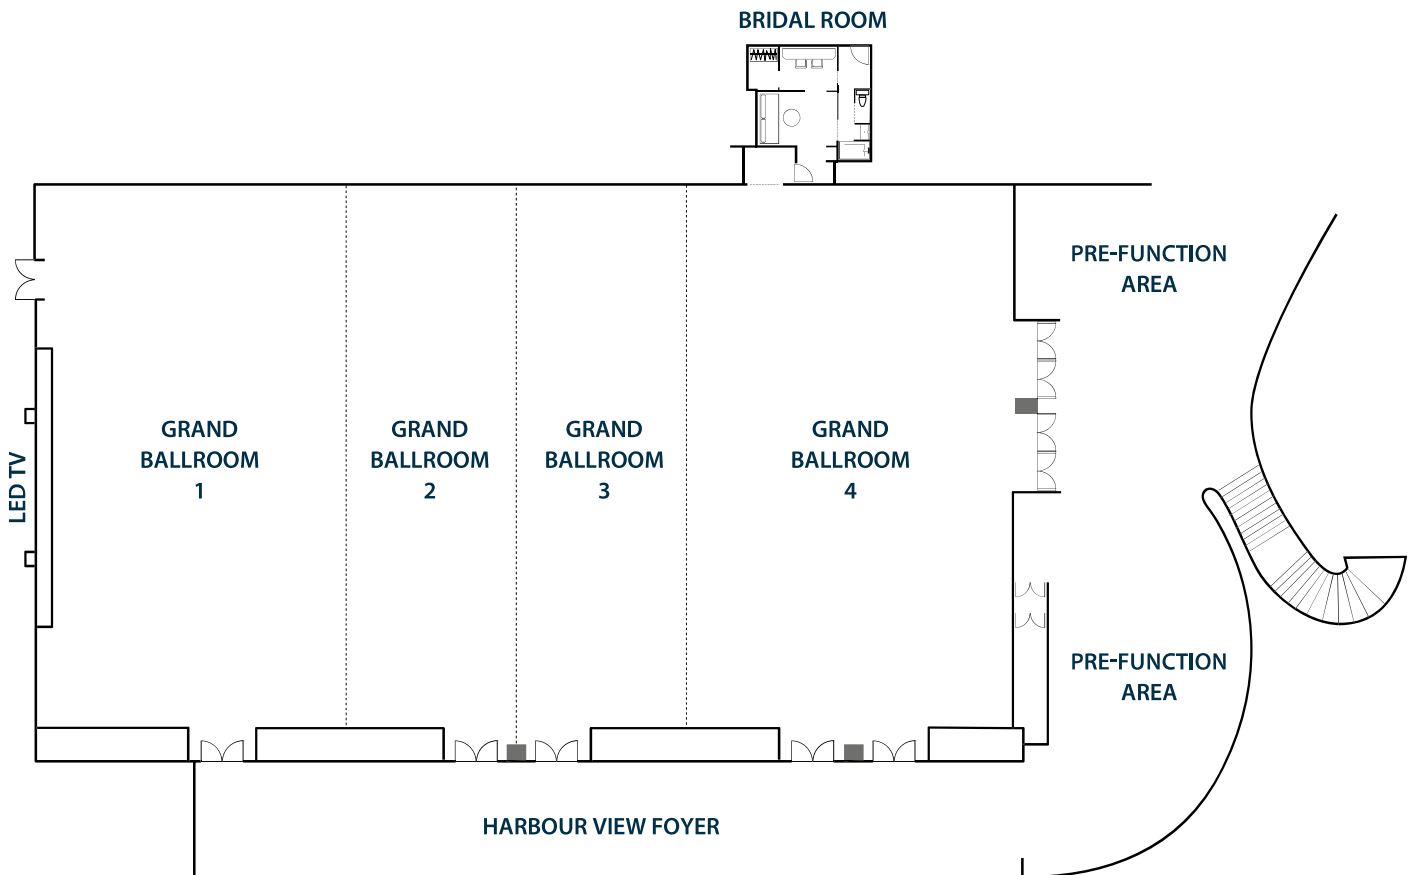

Venue	Capacity Banquet	Area (sqm)
<b>Level 2</b>		
Grand Ballroom	1,030	1,756
Grand Ballroom 1	280	555
Grand Ballroom 2	140	288
Grand Ballroom 3	140	288
Grand Ballroom 4	280	625

## GRAND BALLROOM

Venue	Capacity Banquet	Area (sqm)
<b>Level 1</b>		
Hung Hom Ballroom	660	1,125
Hung Hom Room 1	160	260
Hung Hom Room 2	160	260
Hung Hom Room 3	80	130
Hung Hom Room 4	30	60
Hung Hom Room 5	80	130
Hung Hom Room 6	40	75
Hung Hom Room 7	110	210

## HUNG HOM BALLROOM

Venue	Capacity Banquet	Area (sqm)
<b>Level 4</b>		
Harbour Room with Terrace	120	233
Harbour Room	60	158
Harbour Terrace	60	75
Outdoor Deck	60	286

## HARBOUR ROOM WITH TERRACE