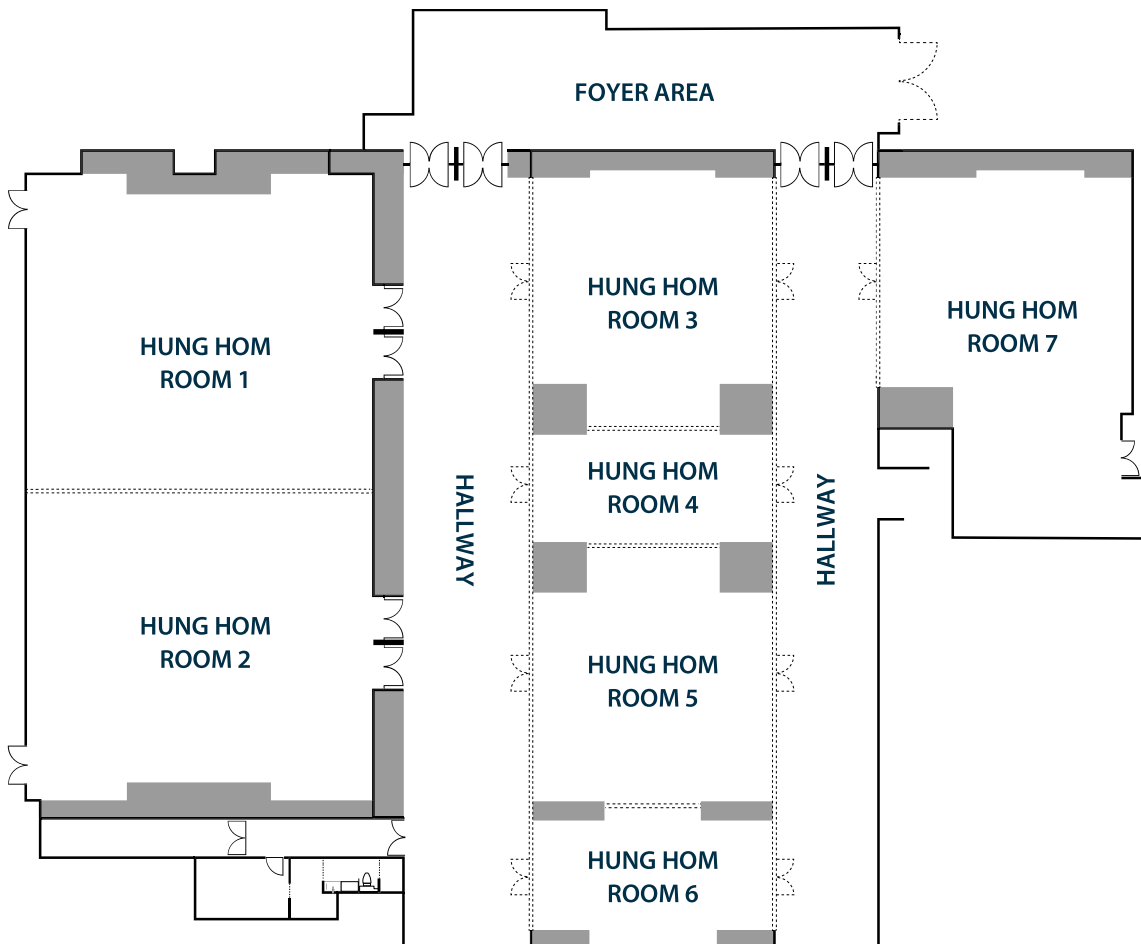

Venue	Capacity Banquet	Area (sqm)
<b>Level 2</b>		
Grand Ballroom	1,030	1,756
Grand Ballroom 1	280	555
Grand Ballroom 2	140	288
Grand Ballroom 3	140	288
Grand Ballroom 4	280	625

## GRAND BALLROOM

Venue	Capacity Banquet	Area (sqm)
<b>Level 1</b>		
Hung Hom Ballroom	660	1,125
Hung Hom Room 1	160	260
Hung Hom Room 2	160	260
Hung Hom Room 3	80	130
Hung Hom Room 4	30	60
Hung Hom Room 5	80	130
Hung Hom Room 6	40	75
Hung Hom Room 7	110	210

## HUNG HOM BALLROOM

Venue	Capacity Banquet	Area (sqm)
<b>Level 4</b>		
Harbour Room with Terrace	120	233
Harbour Room	60	158
Harbour Terrace	60	75
Outdoor Deck	60	286

## HARBOUR ROOM WITH TERRACE